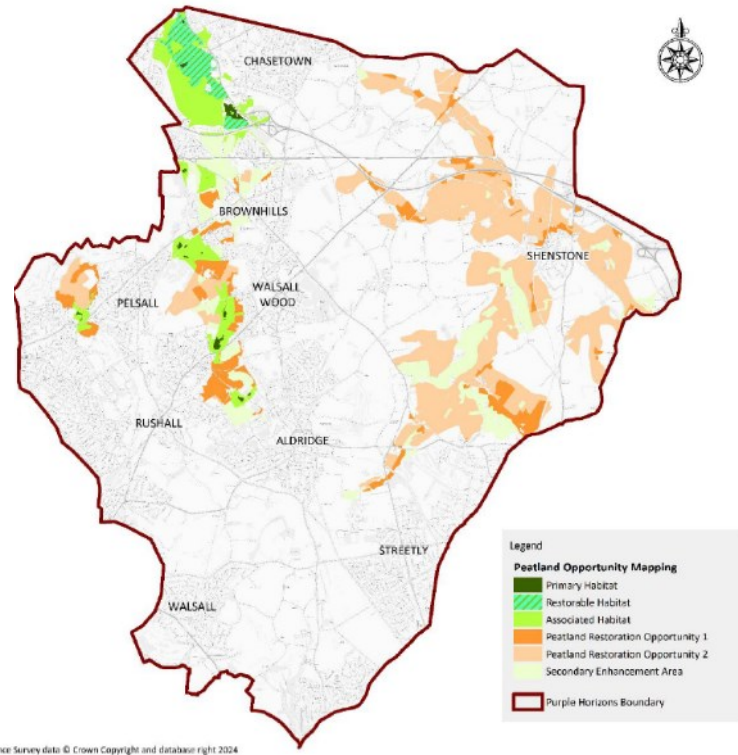

#Together for nature

© Natural England / Phillip Riley 2022

Why here?

Midlands
Heathland
Heartland
- a priority place for
Natural England

Purple Horizons
Nature Recovery
Project (12,000 ha)

www.gov.uk/natural-england

Our partnership so far

www.gov.uk/natural-england

Partnership working – our species recovery project

Cross-border working – habitat opportunity mapping

Figure 9 – Woodland Opportunity Map for the Purple Horizons area

Figure 5 – Peatland Opportunity Map for the Purple Horizons area

Staffordshire Ecological Record

ecoRecord

Staffordshire Wildlife Trust

Birmingham & Black Country Wildlife Trust

Green finance

Government ambition: