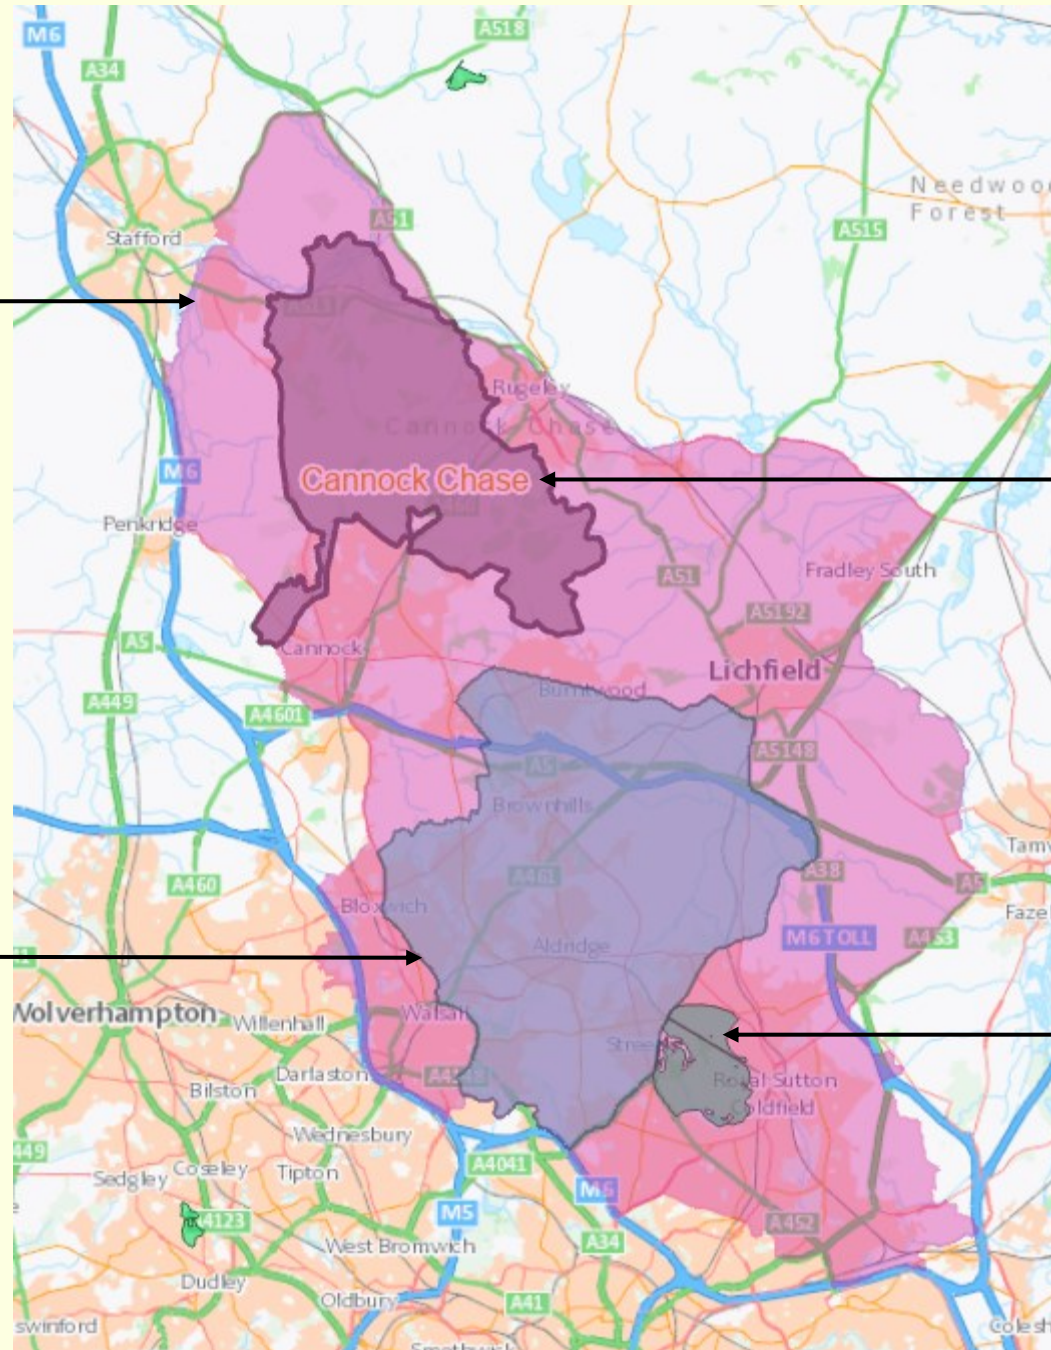

#Together for nature

© Natural England / Phillip Riley 2022

Why here?

Midlands
Heathland
Heartland
- a priority place for
Natural England

Purple Horizons
Nature Recovery
Project (12,000 ha)

www.gov.uk/natural-england