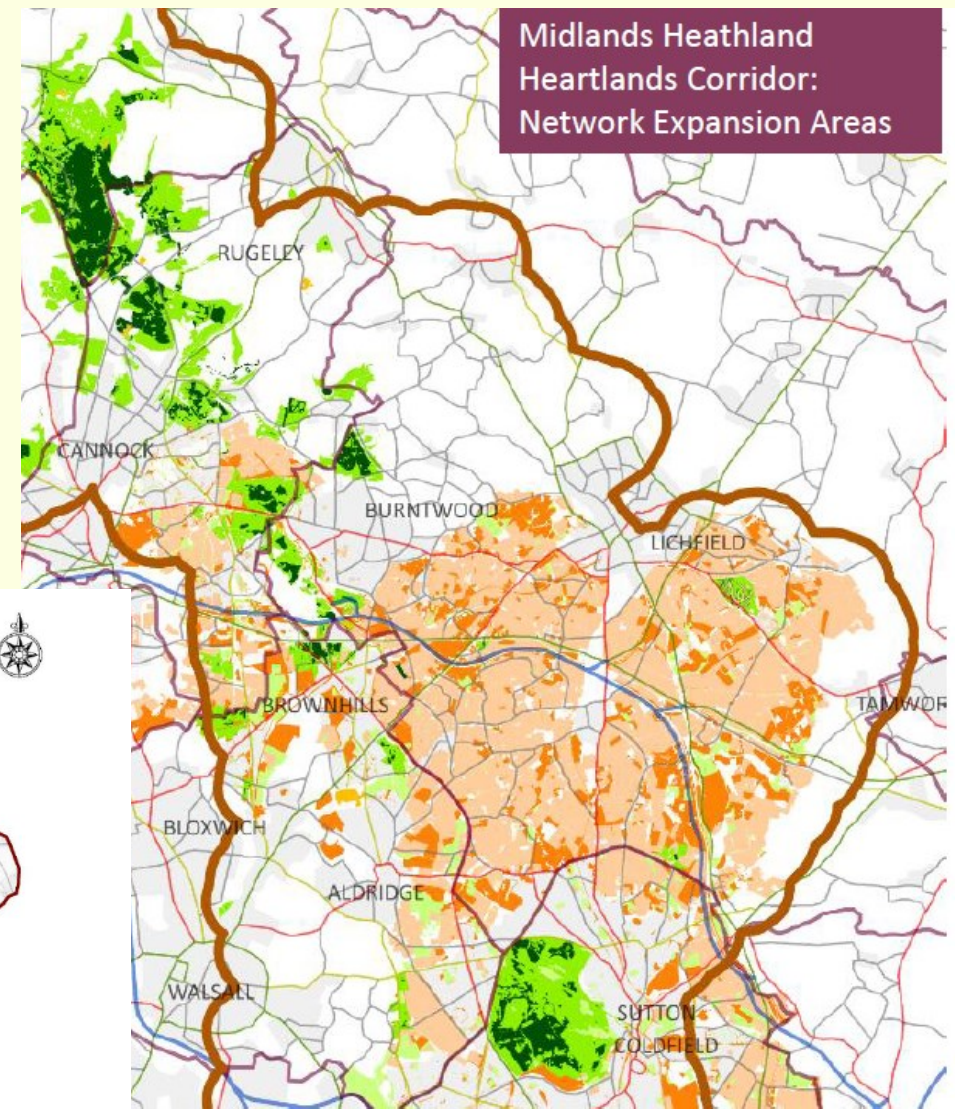

#Together for nature

© Natural England / Phillip Riley 2022

Why here?

Midlands
Heathland
Heartland
- a priority place for
Natural England

Purple Horizons
Nature Recovery
Project (12,000 ha)

www.gov.uk/natural-england

Our partnership so far

www.gov.uk/natural-england

Partnership working – our species recovery project

Cross-border working – habitat opportunity mapping

Figure 9 – Woodland Opportunity Map for the Purple Horizons area

Figure 5 – Peatland Opportunity Map for the Purple Horizons area

Staffordshire Ecological Record

ecoRecord

Staffordshire Wildlife Trust

Birmingham & Black Country Wildlife Trust

Green finance

Government ambition: