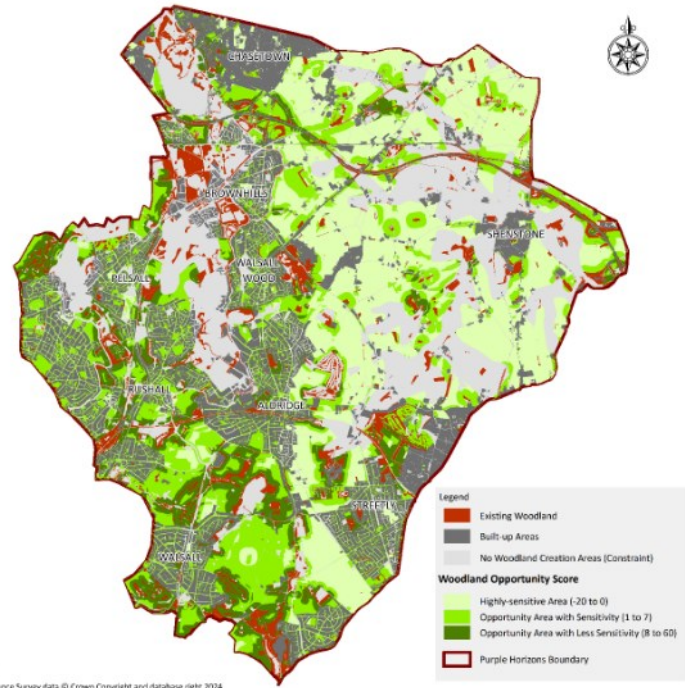

#Together for nature

© Natural England / Phillip Riley 2022

Why here?

Midlands
Heathland
Heartland
- a priority place for
Natural England

Purple Horizons
Nature Recovery
Project (12,000 ha)

www.gov.uk/natural-england

Our partnership so far

www.gov.uk/natural-england

Partnership working – our species recovery project

Cross-border working – habitat opportunity mapping

Figure 9 – Woodland Opportunity Map for the Purple Horizons area

Figure 5 – Peatland Opportunity Map for the Purple Horizons area

Staffordshire Ecological Record

ecoRecord

Staffordshire Wildlife Trust

Birmingham & Black Country Wildlife Trust

Green finance

Government ambition: